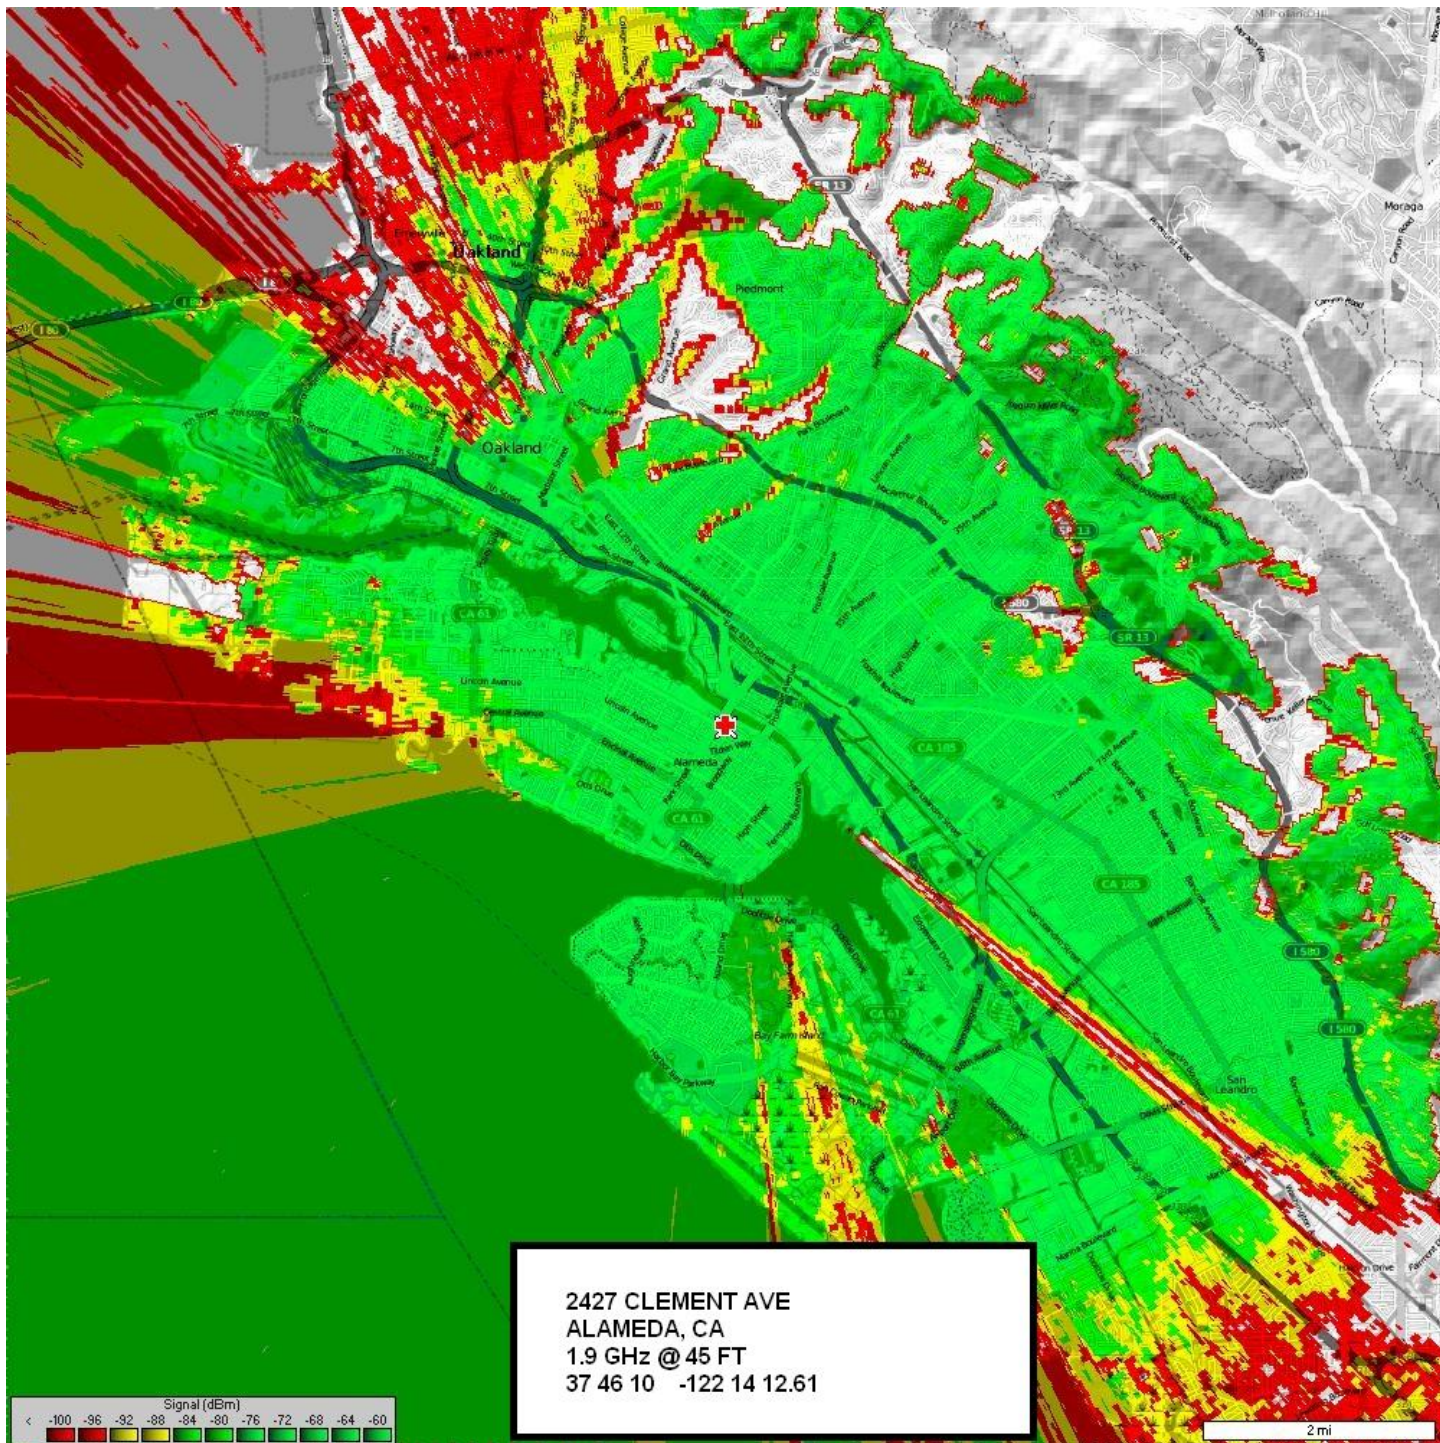

For Information About This or Other Sites Please Contact
Michael Spight @ 925-288-9200 or Jim Pedersen @ 916-215-8039
Please visit www.tyriscommunications.com
Tyris Communications • 1220 Diamond Way #100 • Concord CA 94520