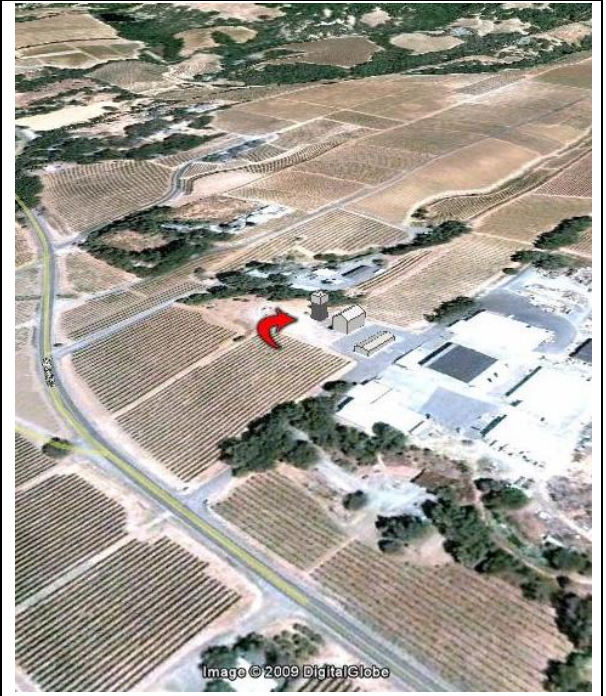

## Site Profile • Dry Creek Valley

<b>Tyris Site Name:</b>	Dry Creek Valley				
<b>Tyris Site #:</b>	3190				
<b>Address:</b>	4791 Dry Creek Road		<b>City:</b>	Healdsburg	
<b>State:</b>	CA	<b>ZIP:</b>	94510	<b>County:</b>	Sonoma
<b>Latitude</b>	38°	40'	25.8	<b>FAA#:</b>	N/A
<b>Longitude</b>	122°	56'	05.7	<b>FCC#:</b>	N/A
<b>APN:</b>	090-210-037		<b>Structure Height:</b>	50' Proposed	
<b>AMSL:</b>	214'		<b>Structure Type:</b>	"Tank House"	

### Directions & Access

From Hwy. 101 North, take the Dry Creek Rd exit.  
 Turn left at offramp and proceed north on Dry Creek Road for 5.7 miles.  
 Turn right into driveway at 4791 Dry Creek Road and proceed to top of driveway into winery area.  
 Contact the Tyris office at (925) 288-9200 for access.