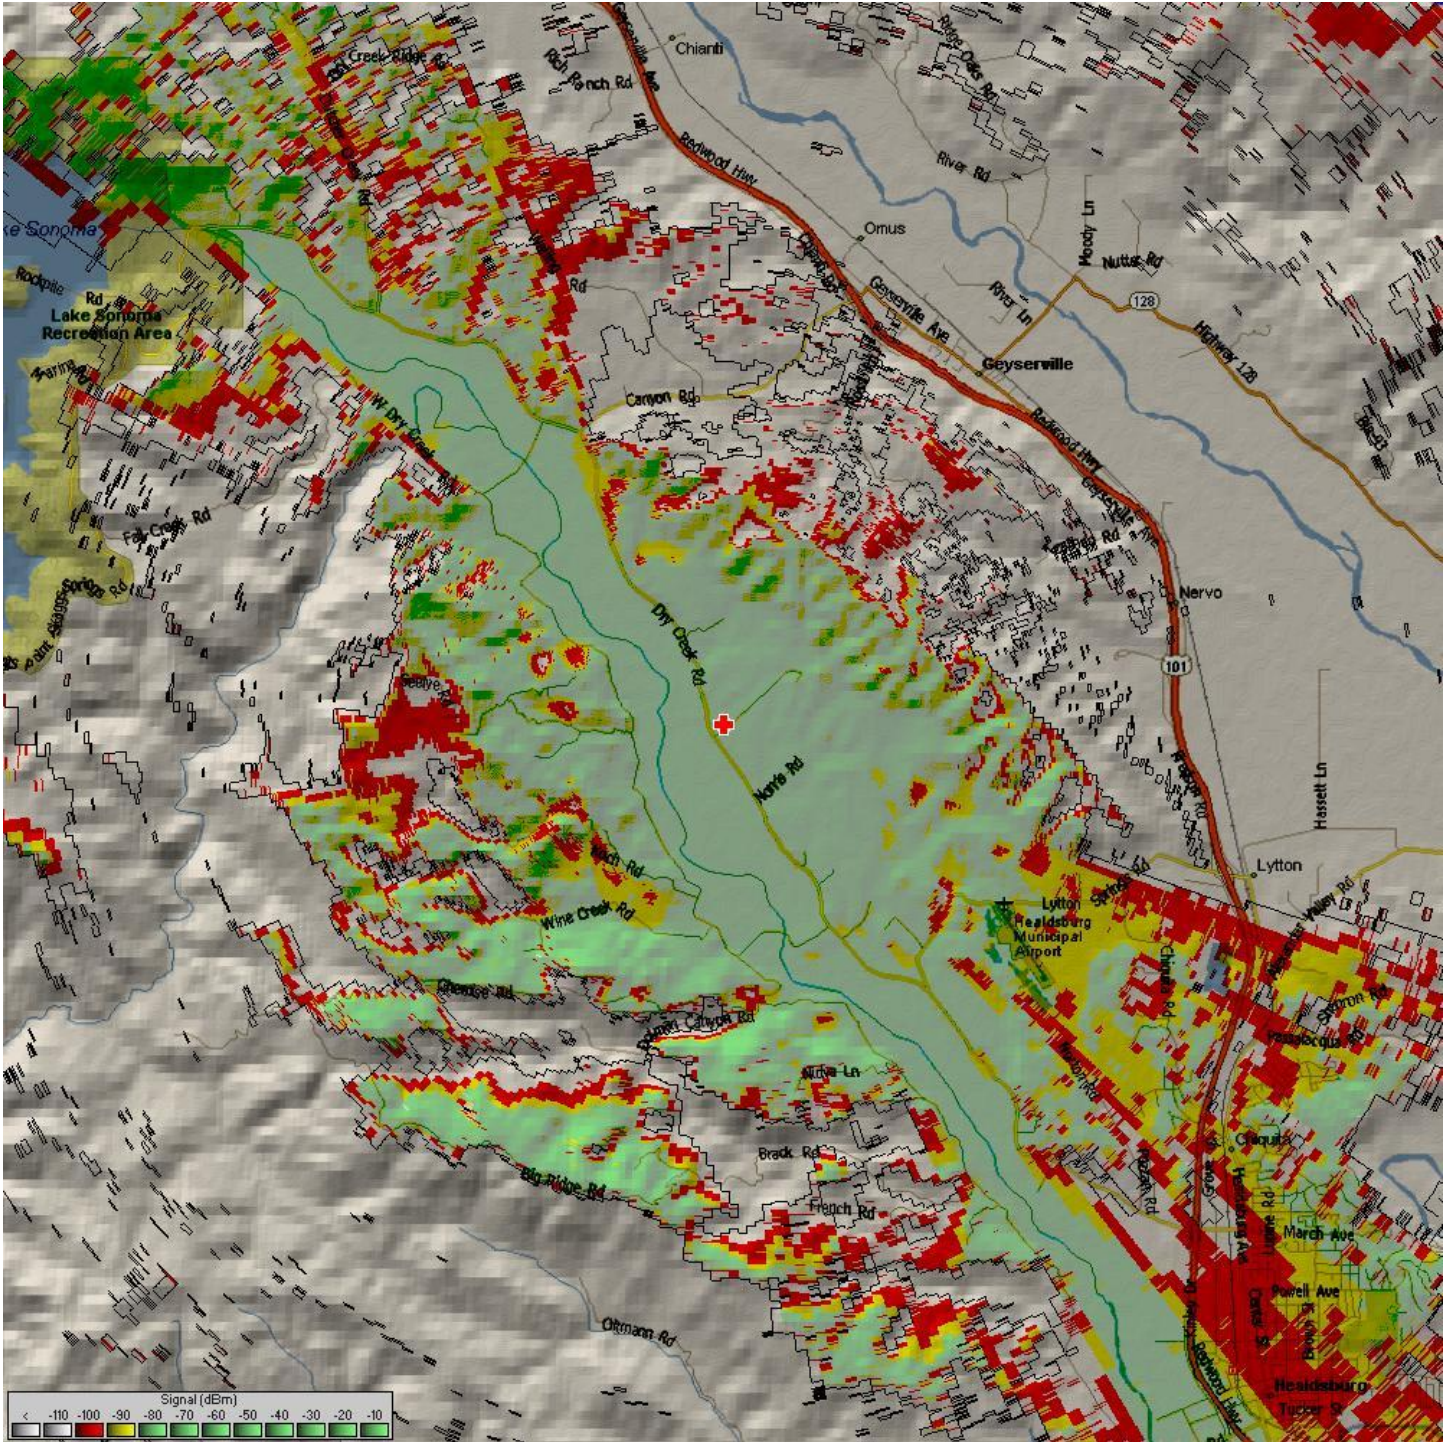

For Information About This or Other Sites Please Contact
Michael Spight @ 925-288-9200 or Jim Pedersen @ 916-215-8039
Please visit www.tyriscommunications.com
Tyris Communications • 1220 Diamond Way #100 • Concord CA 94520