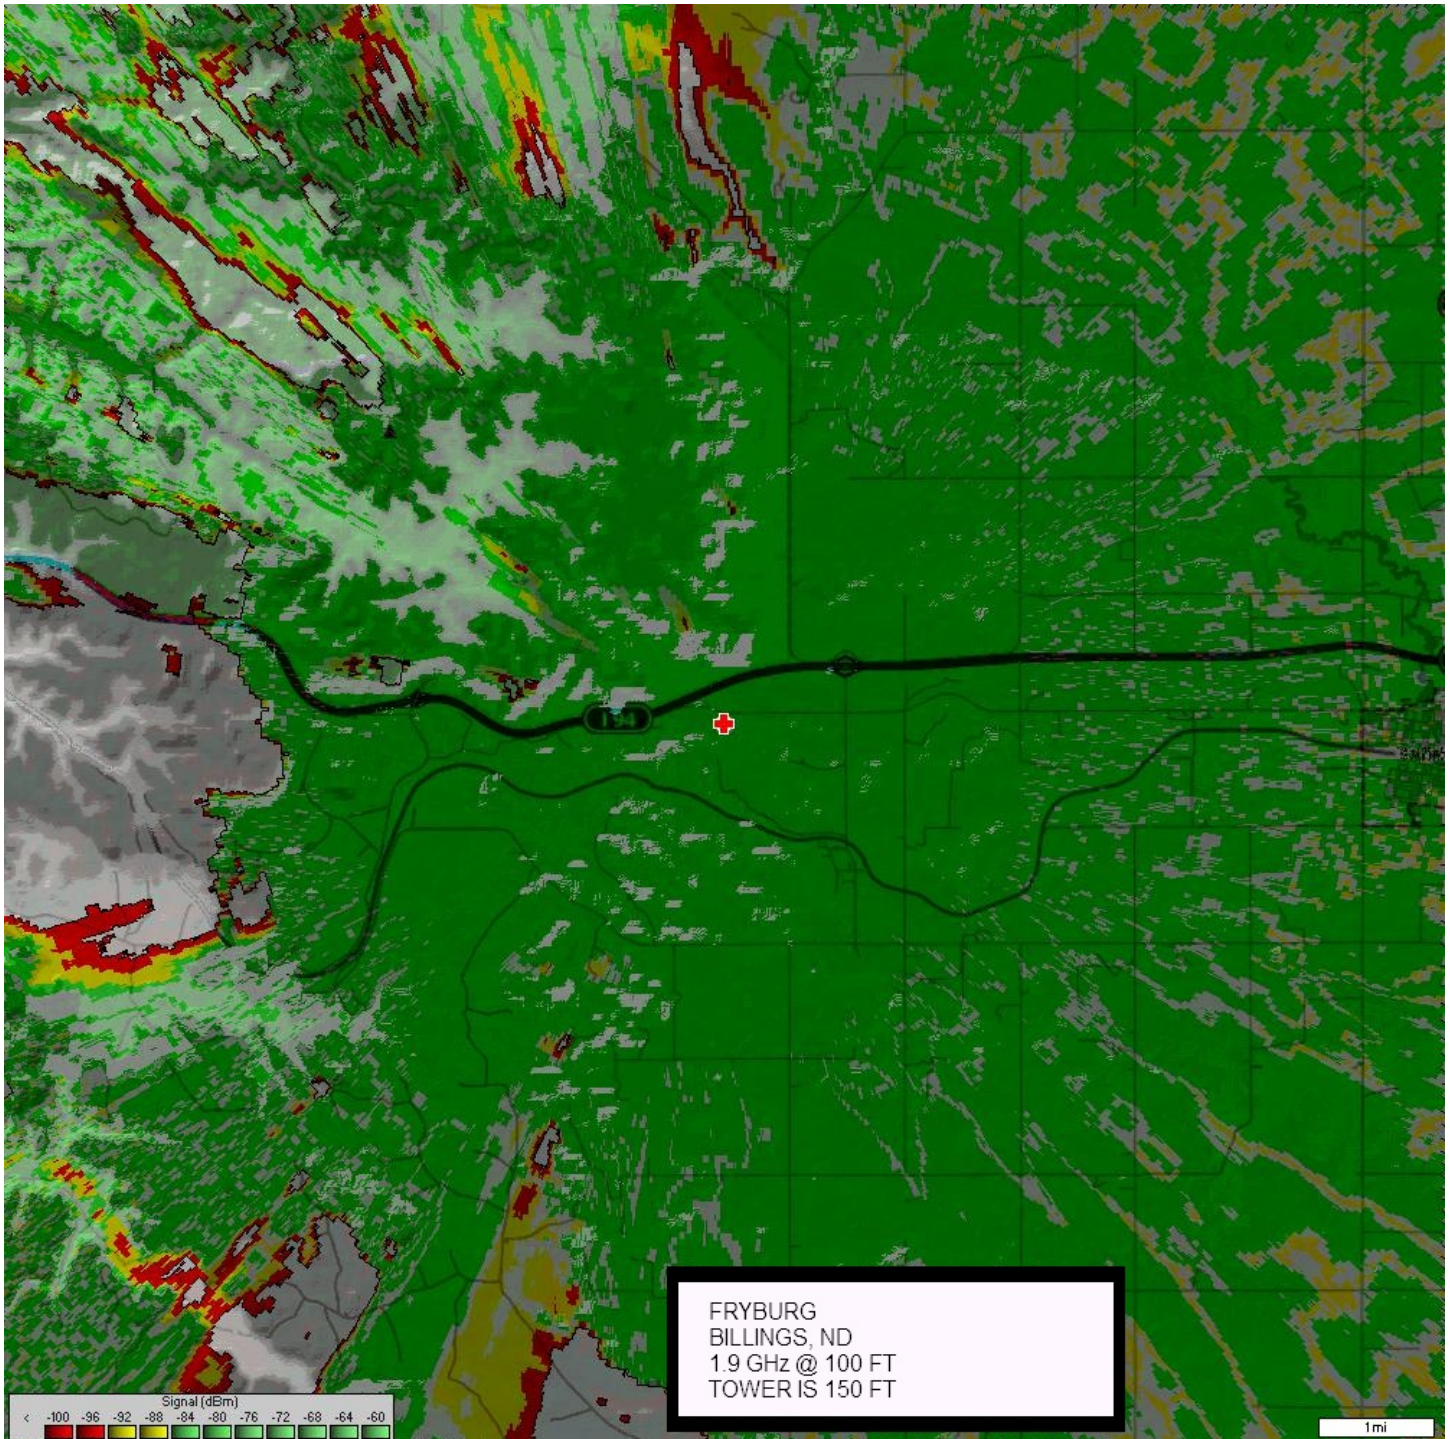

For Information About This or Other Sites Please Contact
Michael Spight @ 925-288-9200 or Jim Pedersen @ 916-215-8039
Please visit www.tyriscommunications.com
Tyris Communications • 1220 Diamond Way #100 • Concord CA 94520