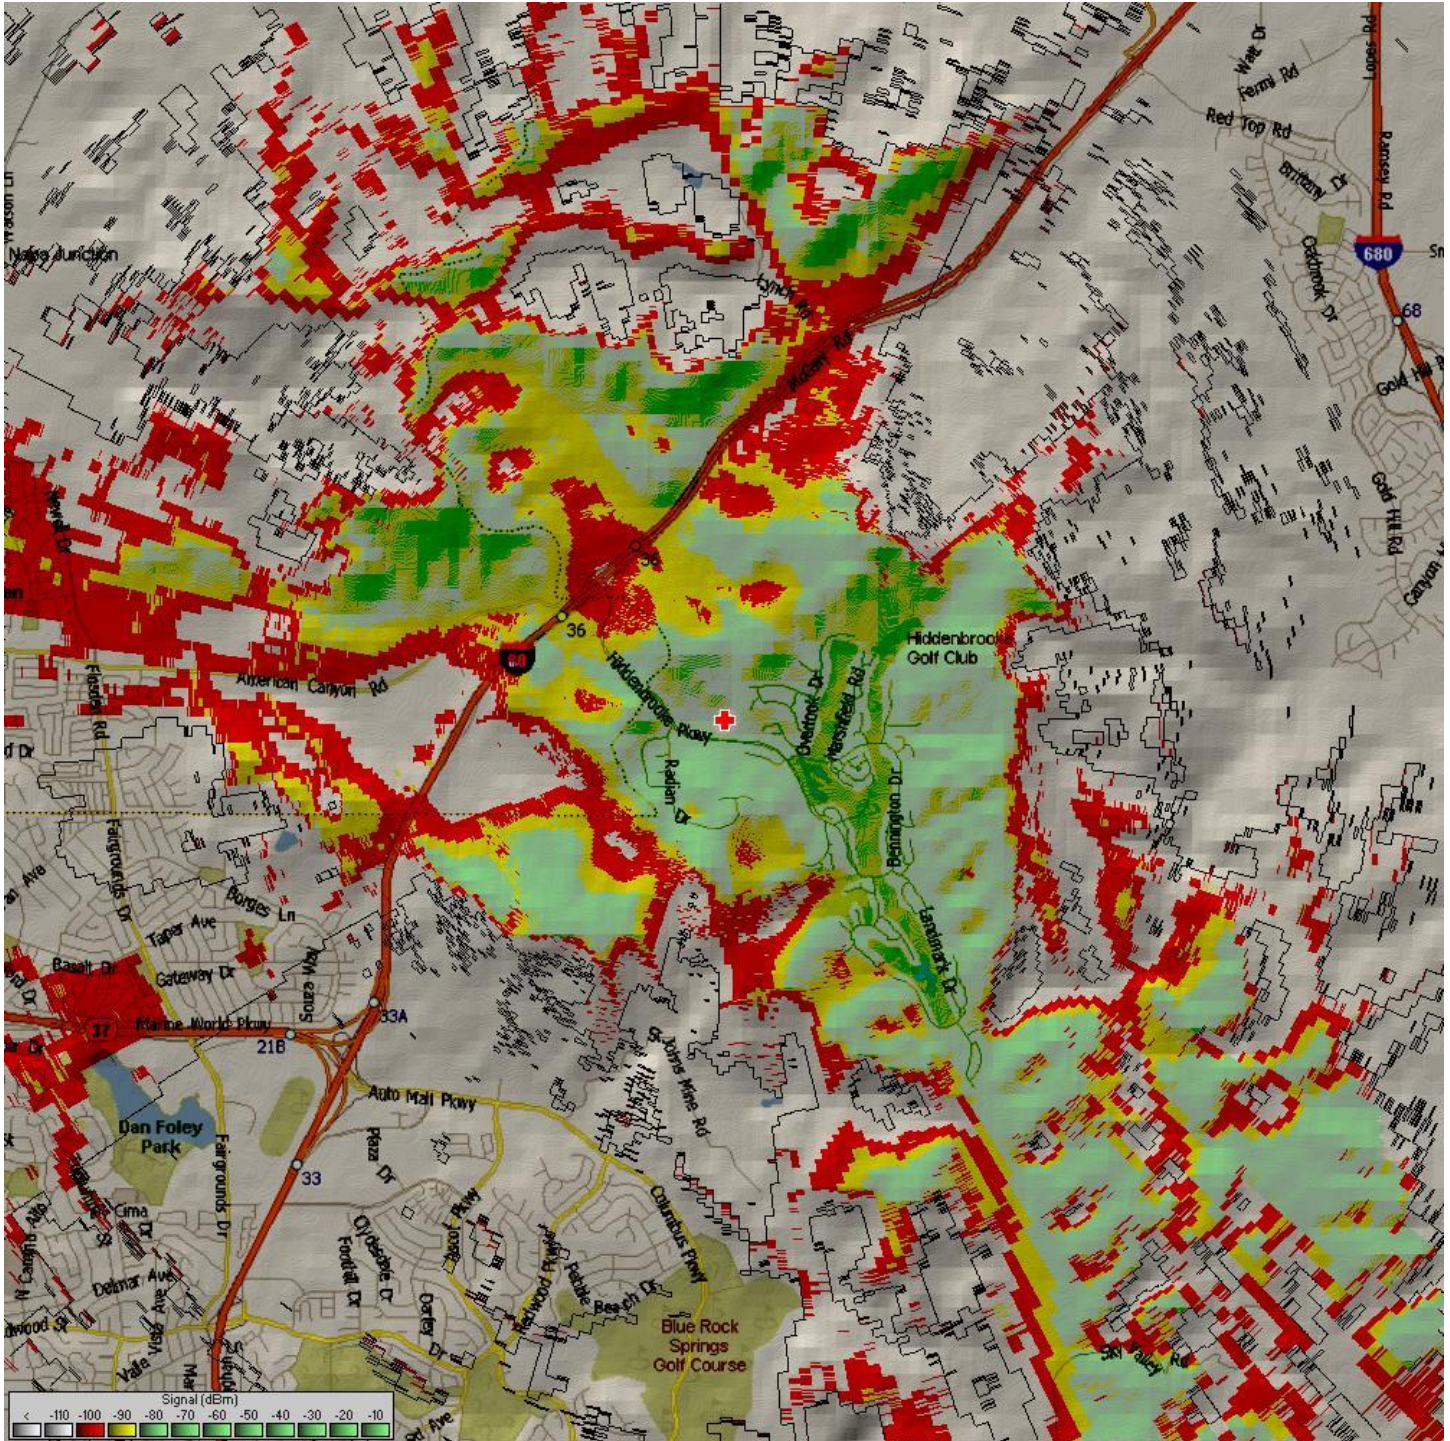

For Information About This or Other Sites Please Contact
Michael Spight @ 925-288-9200 or Jim Pedersen @ 916-215-8039
Please visit www.tyriscommunications.com
Tyris Communications • 1220 Diamond Way #100 • Concord CA 94520