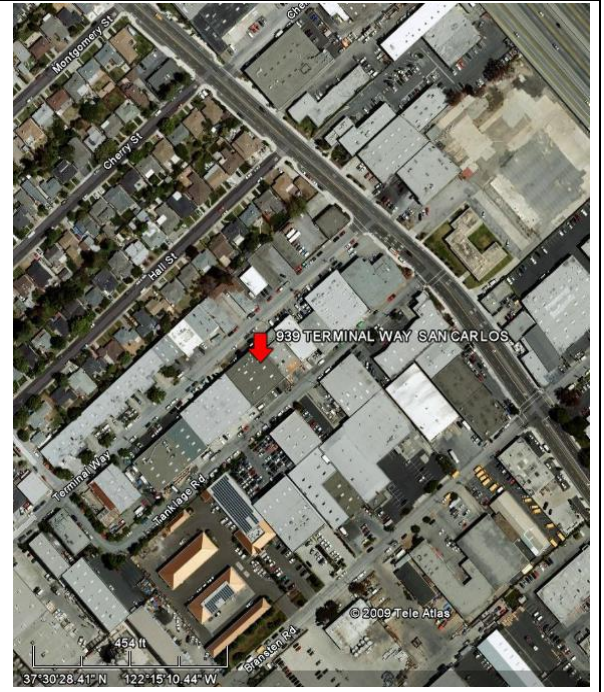

## Site Profile • San Carlos 939 Terminal

<b>Tyris Site Name:</b>	San Carlos				
<b>Tyris Site #:</b>	3180				
<b>Address:</b>	939 Terminal Way		<b>City:</b>	San Carlos	
<b>State:</b>	CA	<b>ZIP:</b>	94070	<b>County:</b>	San Mateo
<b>Latitude</b>	37	30	27.1	<b>FAA#:</b>	Pending
<b>Longitude</b>	122	15	14.45	<b>FCC#:</b>	N/A
<b>APN:</b>	046-136-070		<b>Structure Height:</b>	80 Proposed	
<b>AMSL:</b>	66'		<b>Structure Type:</b>	Monopole	

[Click here to view a coverage map](#)

**Directions & Access**  
 From Hwy. 101 in San Carlos, exit the Holly Street offramp and proceed west on Holly Street.  
 Turn left at Industrial Way and proceed to Terminal Way.  
 Turn right on Terminal Way and proceed to building on the south side of Terminal Way.  
 Please call Tyris Communications at (925) 288-9200 for a Site Walk and review.