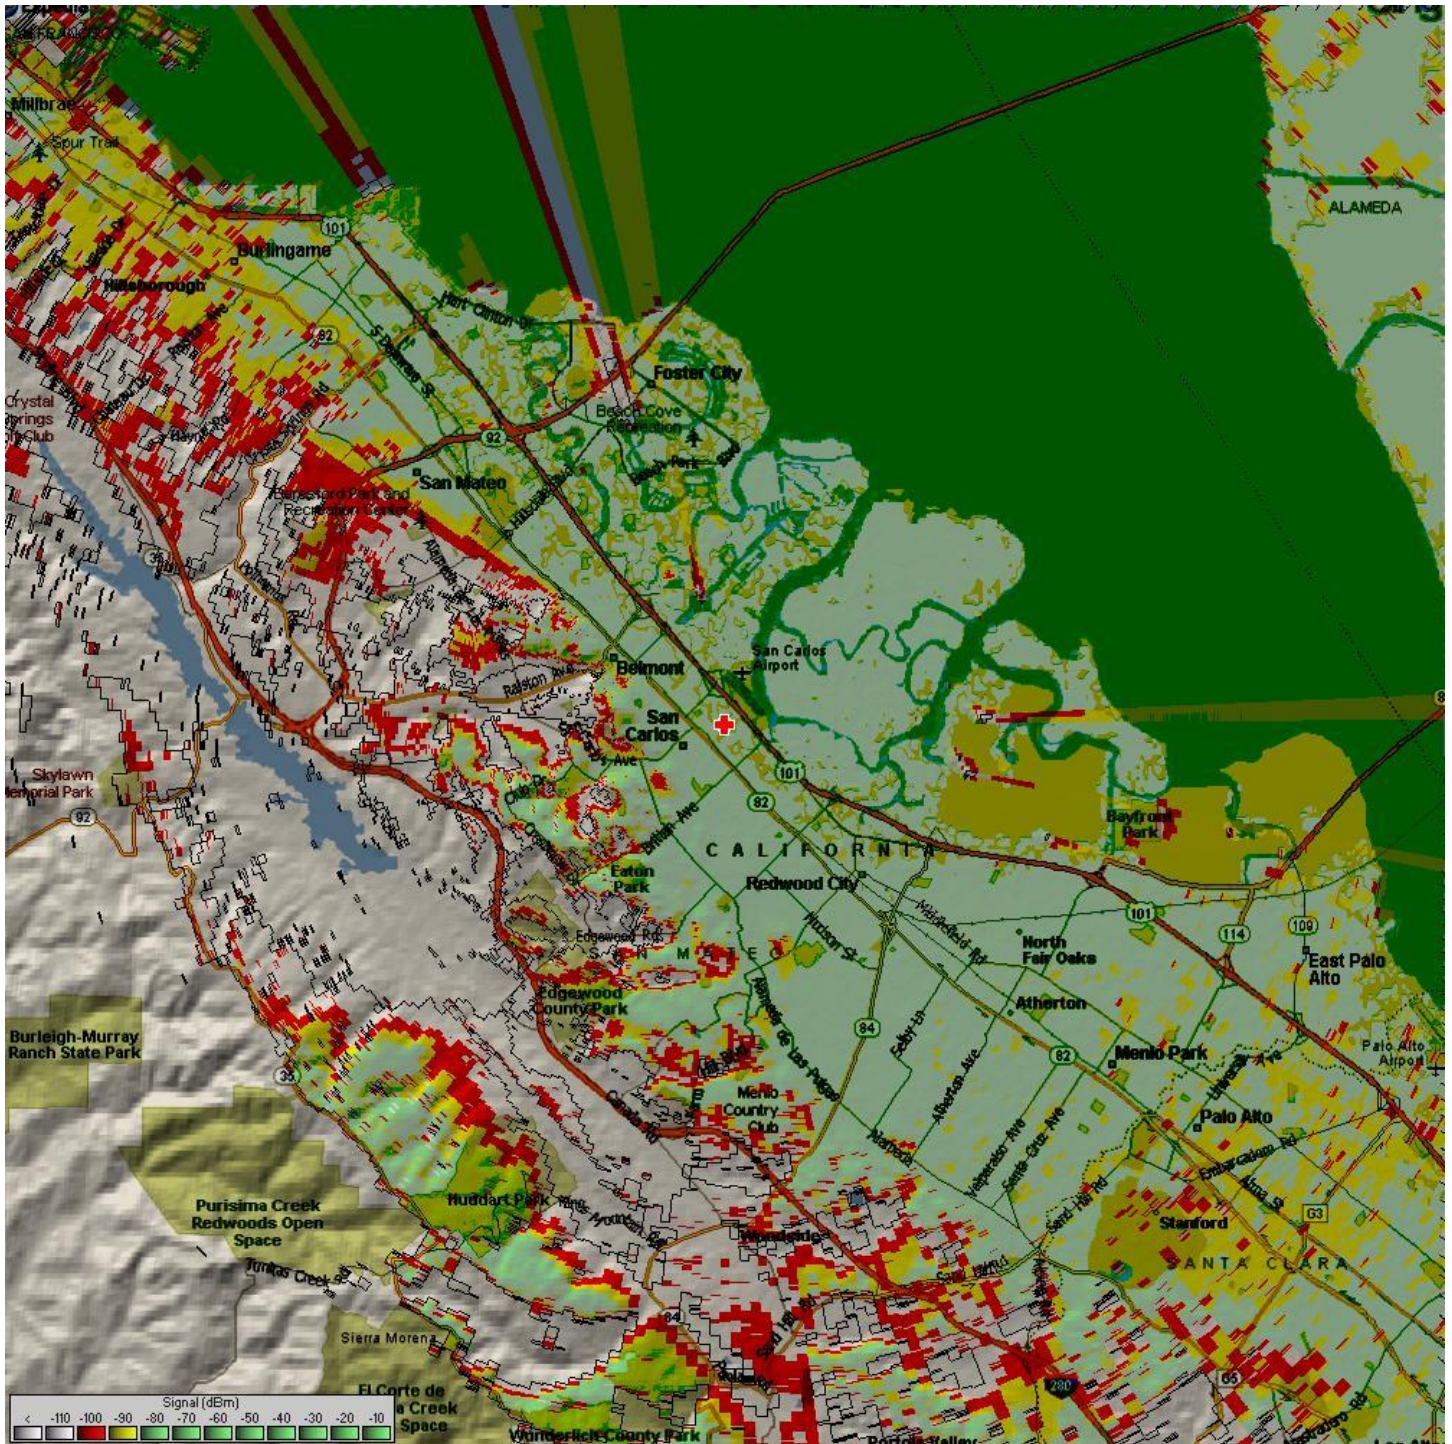

For Information About This or Other Sites Please Contact
Michael Spight @ 925-288-9200 or Jim Pedersen @ 916-215-8039
Please visit www.tyriscommunications.com
Tyris Communications • 1220 Diamond Way #100 • Concord CA 94520