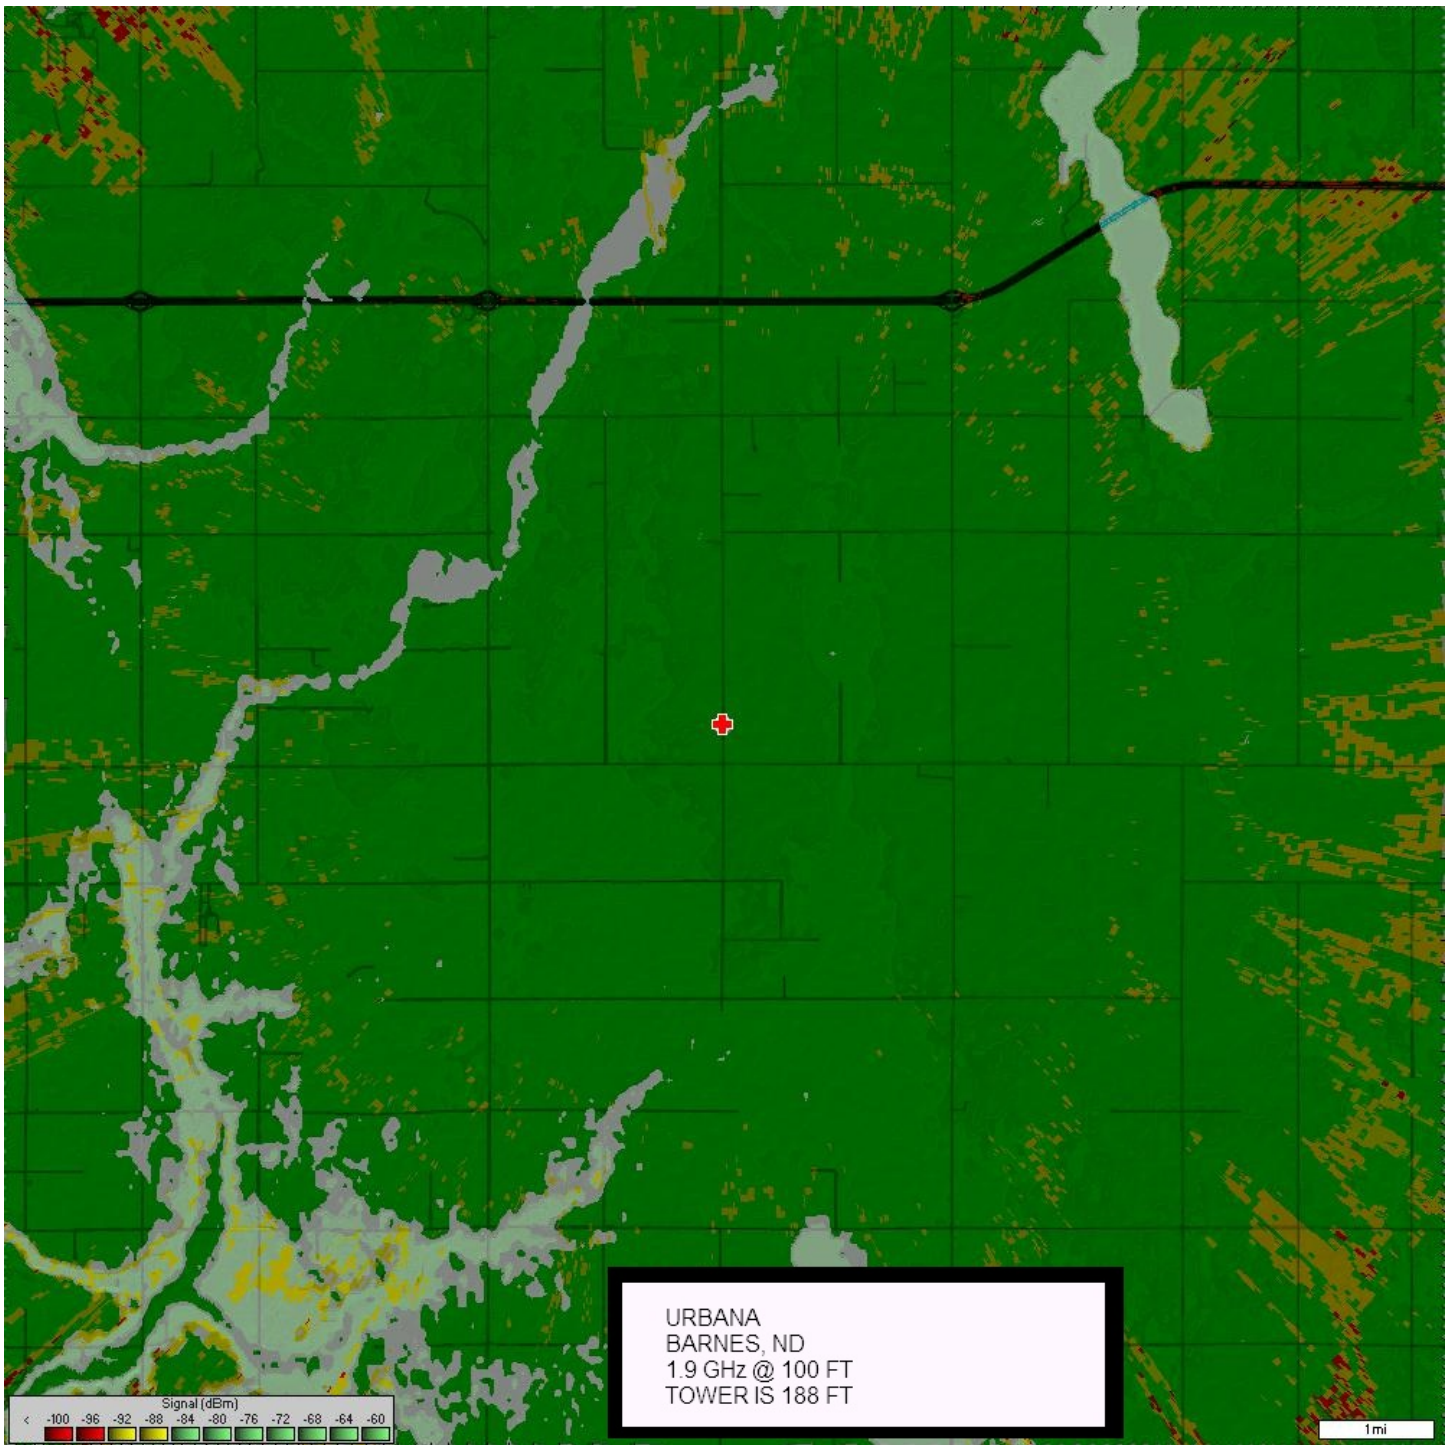

For Information About This or Other Sites Please Contact
Michael Spight @ 925-288-9200 or Jim Pedersen @ 916-215-8039
Please visit www.tyriscommunications.com
Tyris Communications • 1220 Diamond Way #100 • Concord CA 94520